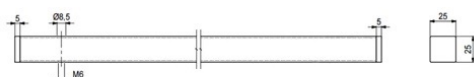

PRODUCT SHEET

Description:

Table Extension Bar 810mm, Steel Black Matt, W/2-U-Brackets 77x90x28mm, 2mm Steel, Max Pull Out 500mm,, (1 set = 1 Bar + 2 Bracket, Incl. 12 Mounting Screws +, 1 Steel Bushing M6x15mm + 1 Adjustable Glide M6x38mm

Item number:

24.09.025-0

Units	Box	Carton	HS Code	Barcode
Set			8302420090	 5704866517478

SISO A/S

Mileparken 11
DK-2740 Skovlunde
Denmark
VAT: 24786013

Phone +45 45 830 900

www.siso.dk
siso@siso.dk

Danske Bank
Nytorv Branch
Copenhagen
SWIFT: DABADKKK

Account no.
4180 3112 112936
IBAN Account
DK7230003112112936