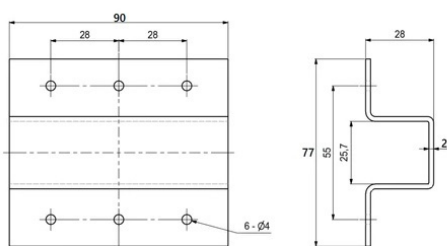

PRODUCT SHEET

Description:

Table Extension Bar 810mm, Steel Black Matt, W/2-U-Brackets 77x90x28mm, 2mm Steel, Max Pull Out 500mm,, (1 set = 1 Bar + 2 Bracket, Incl. 12 Mounting Screws +, 1 Steel Bushing M6x15mm + 1 Adjustable Glide M6x38mm

Item number:

24.09.025-0

Units	Box	Carton	HS Code	Barcode
Set			8302420090	 5704866517478

SISO A/S

Mileparken 11
DK-2740 Skovlunde
Denmark
VAT: 24786013

Phone +45 45 830 900

www.siso.dk
siso@siso.dk

Danske Bank
Nytorv Branch
Copenhagen
SWIFT: DABADKKK

Account no.
4180 3112 112936
IBAN Account
DK7230003112112936